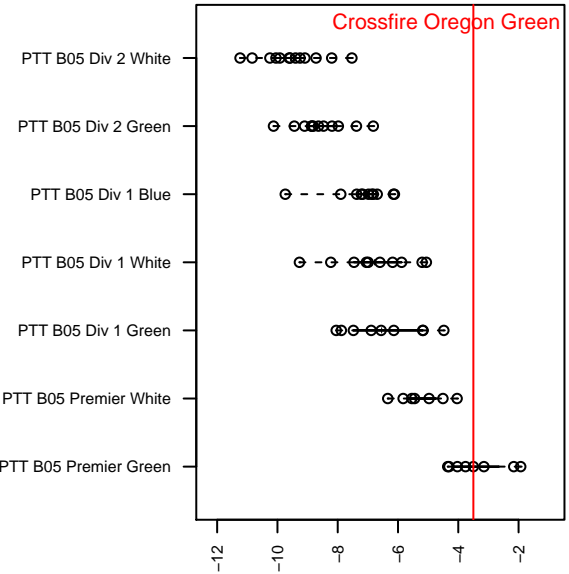

Crossfire Oregon Green I B05

Crossfire Oregon
 Lake Oswego, OR
 B05 total strength=941
 attack=2.18 defense=1.21
 fall league = PTT B05 Premier Green
 spr league = Spr OYS B05 Premier Green
 notes= Bunn 2016

alt names used:
 Crossfire Oregon 2005 Boys
 Crossfire Oregon B05
 CROSSFIRE OREGON U12 2005 BOYS (OR)
 CROSSFIRE OREGON U12 BOYS (OR)
 Crossfire Oregon 05B Green
 Crossfire Oregon 05B Green
 Crossfire Oregon 05B Green

**attack and defense variance (black dot)
relative to other teams
and top 10 in region**

**attack and defense rating
relative to others at age
and all opponents in last 13 months**

Performance relative to 13 month average