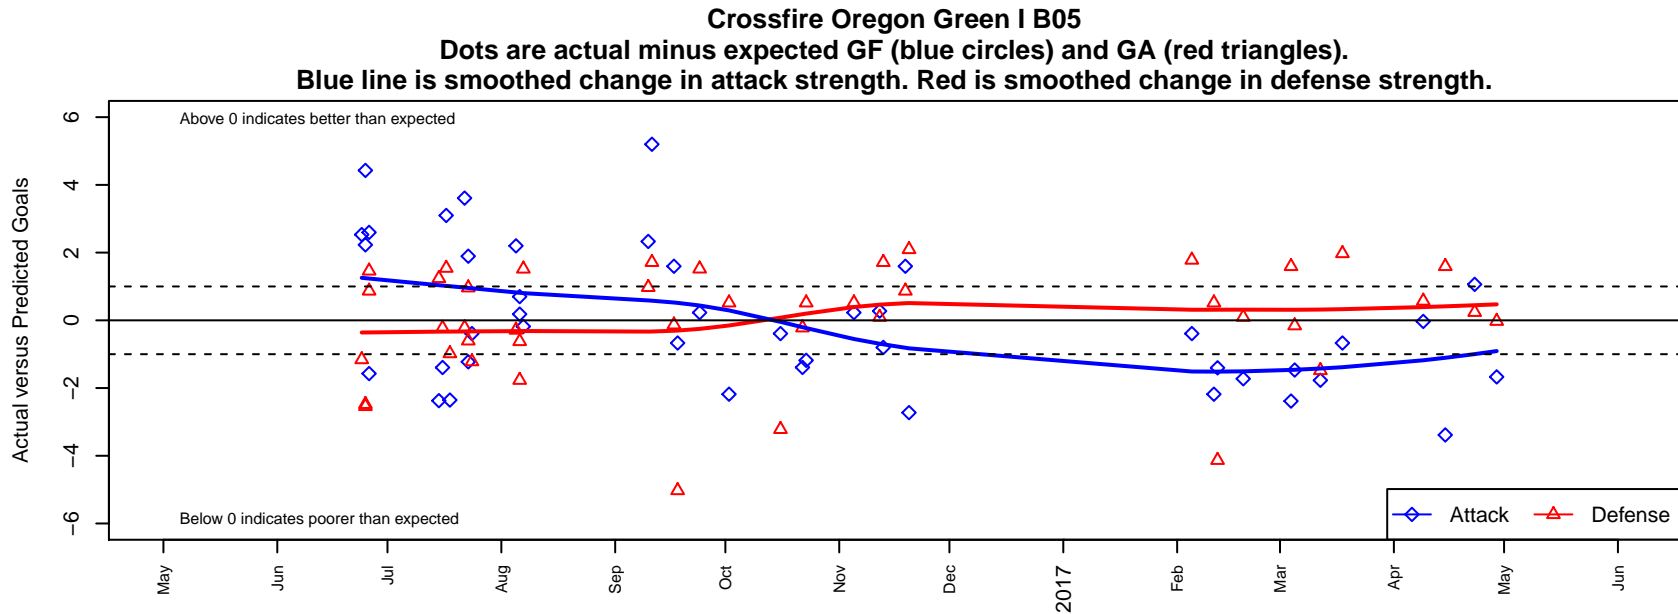

Crossfire Oregon Green I B05

Crossfire Oregon
 Lake Oswego, OR
 B05 total strength=941
 attack=2.18 defense=1.21
 fall league = PTT B05 Premier Green
 spr league = Spr OYS B05 Premier Green
 notes= Bunn 2016

**attack and defense variance (black dot)
relative to other teams
and top 10 in region**

**attack and defense rating
relative to others at age
and all opponents in last 13 months**

Performance relative to 13 month average