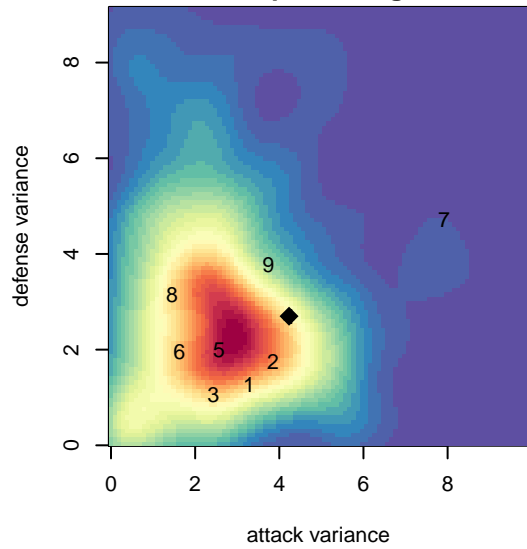

**attack and defense variance (black dot)
relative to other teams
and top 10 in region**